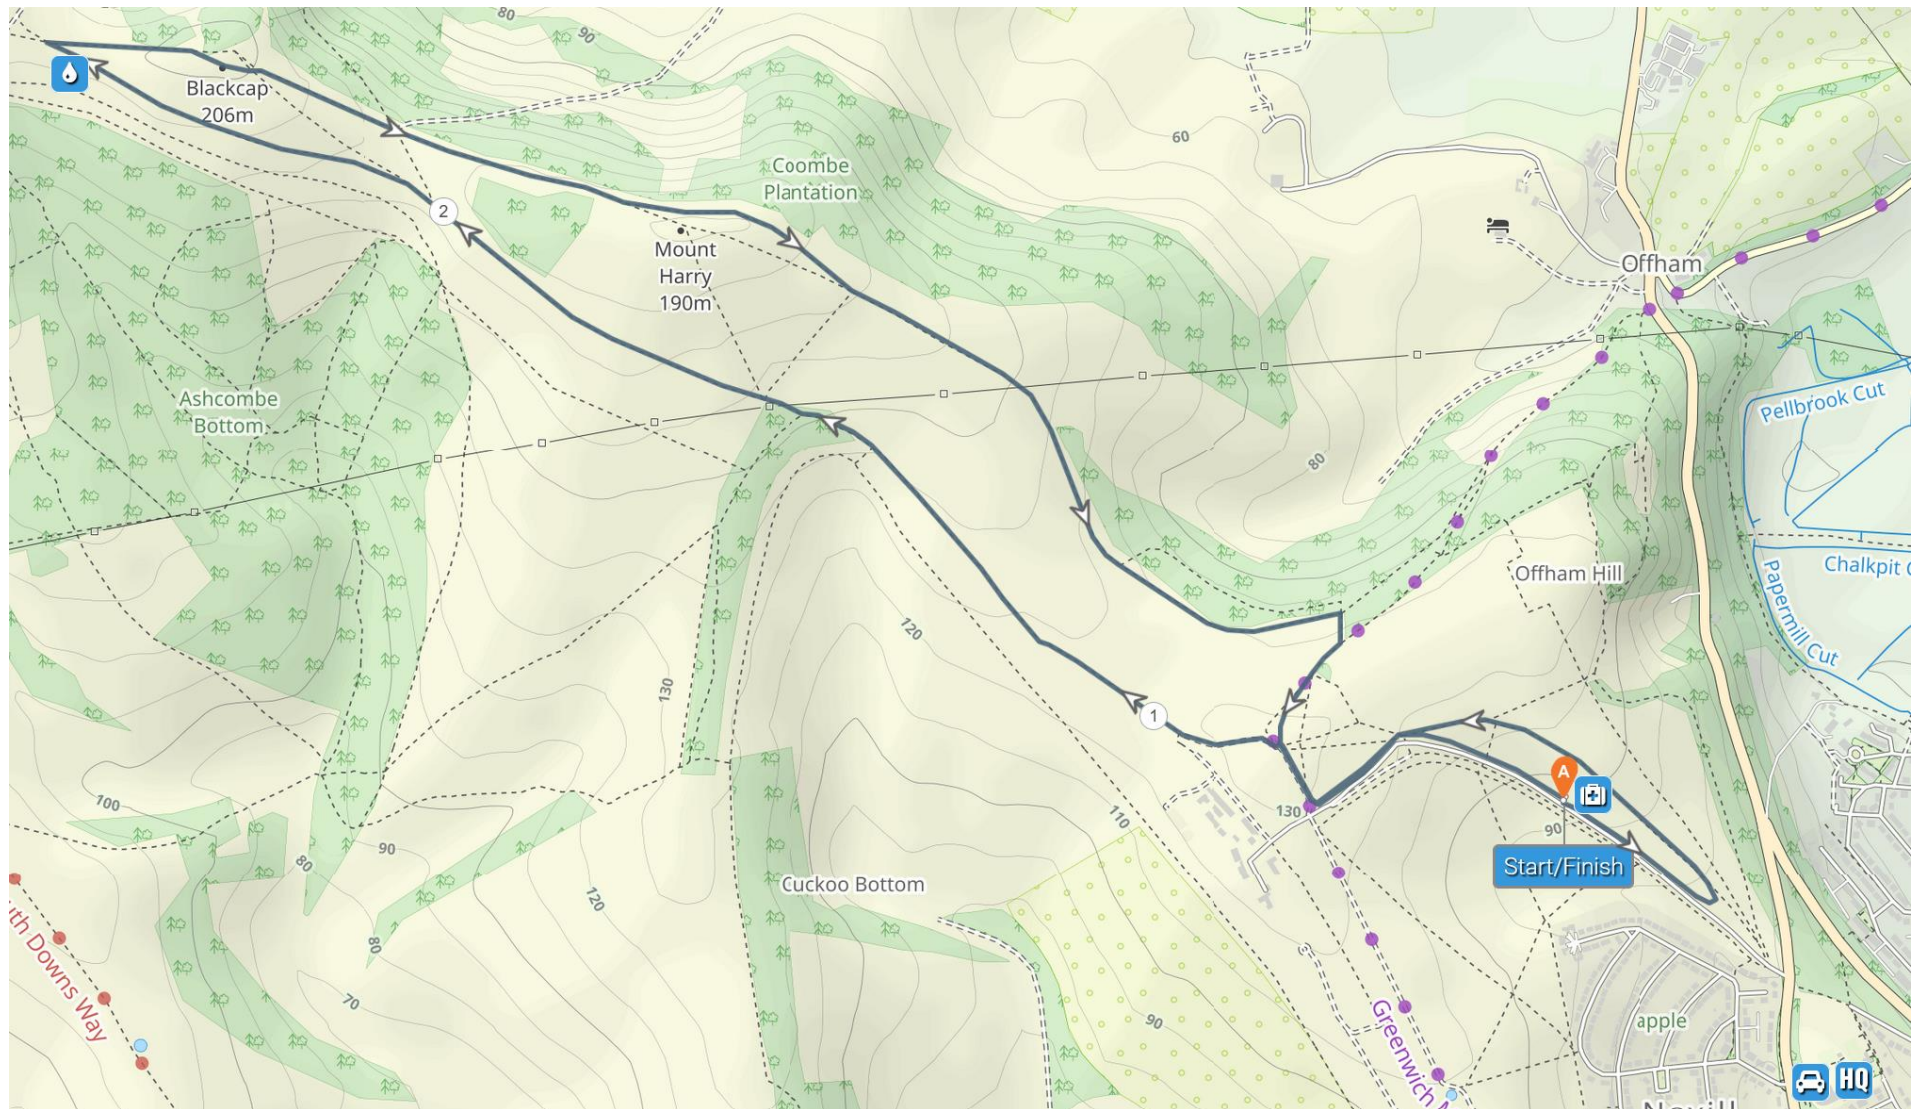

Lewes Downland Trail 5 miles

Lewes Downland Trail 5 miles

The route measures 4.76 miles, but we'll throw in some interesting hills 😊. Gross climb approx. 520ft