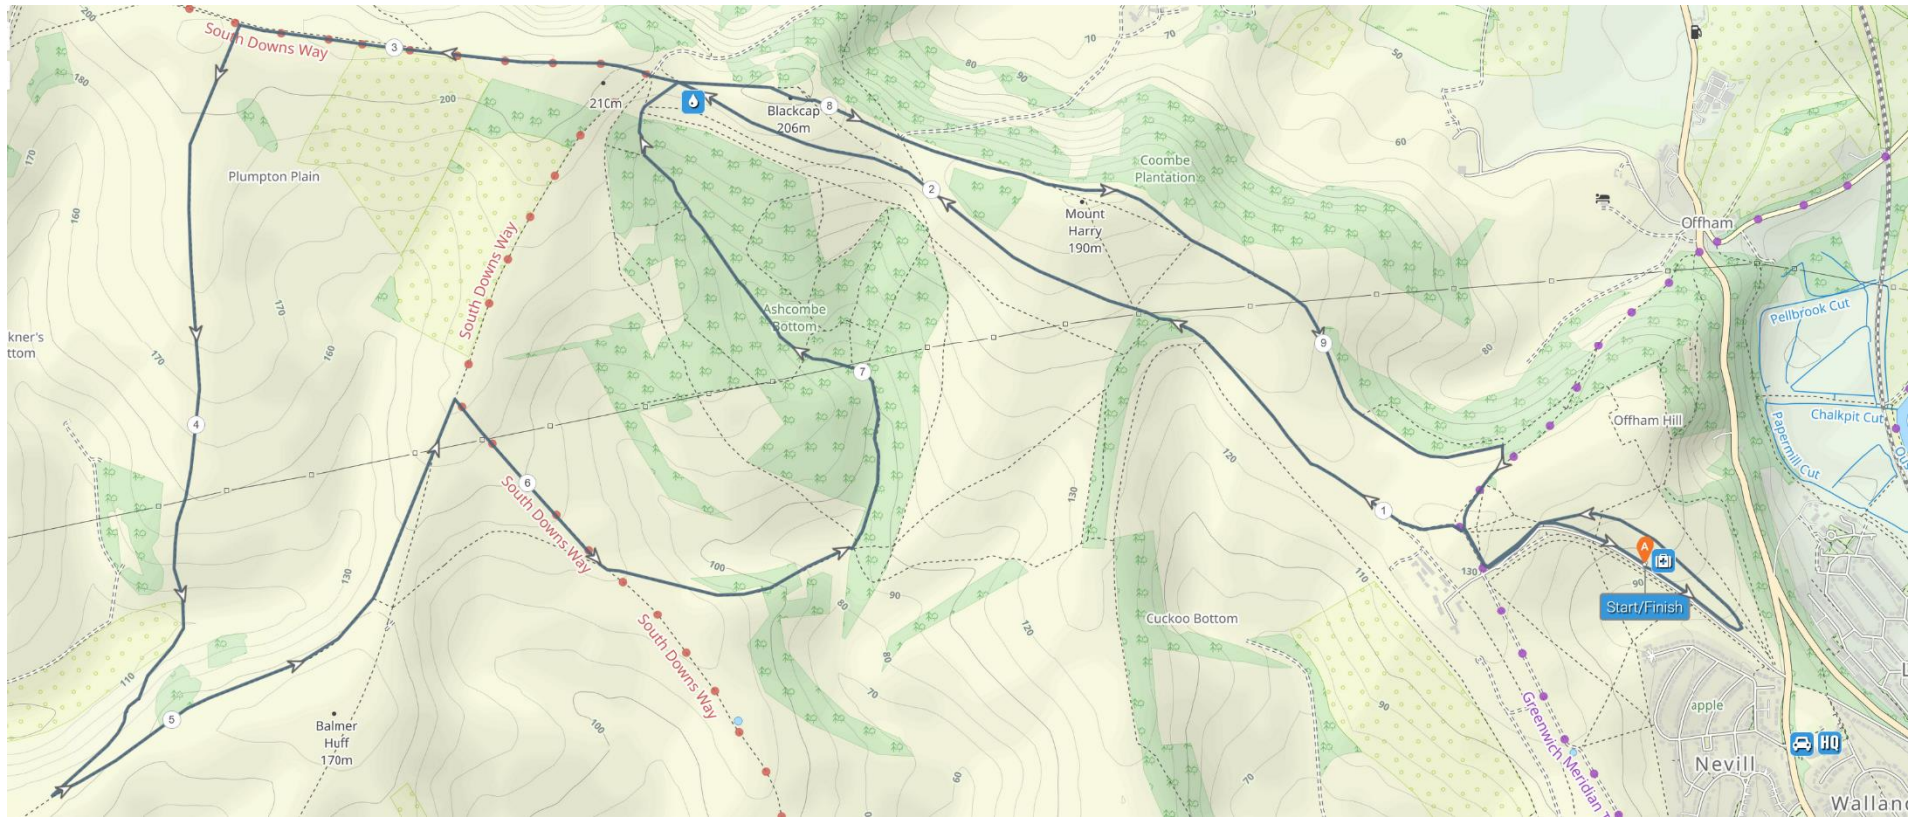

Lewes Downland Trail 10 miles

Lewes Downland Trail 10 miles

Route measures 10.0 miles. Gross climb approx. 1200 ft with a very steep ascent between approx. 7.5 and 7.7 miles.